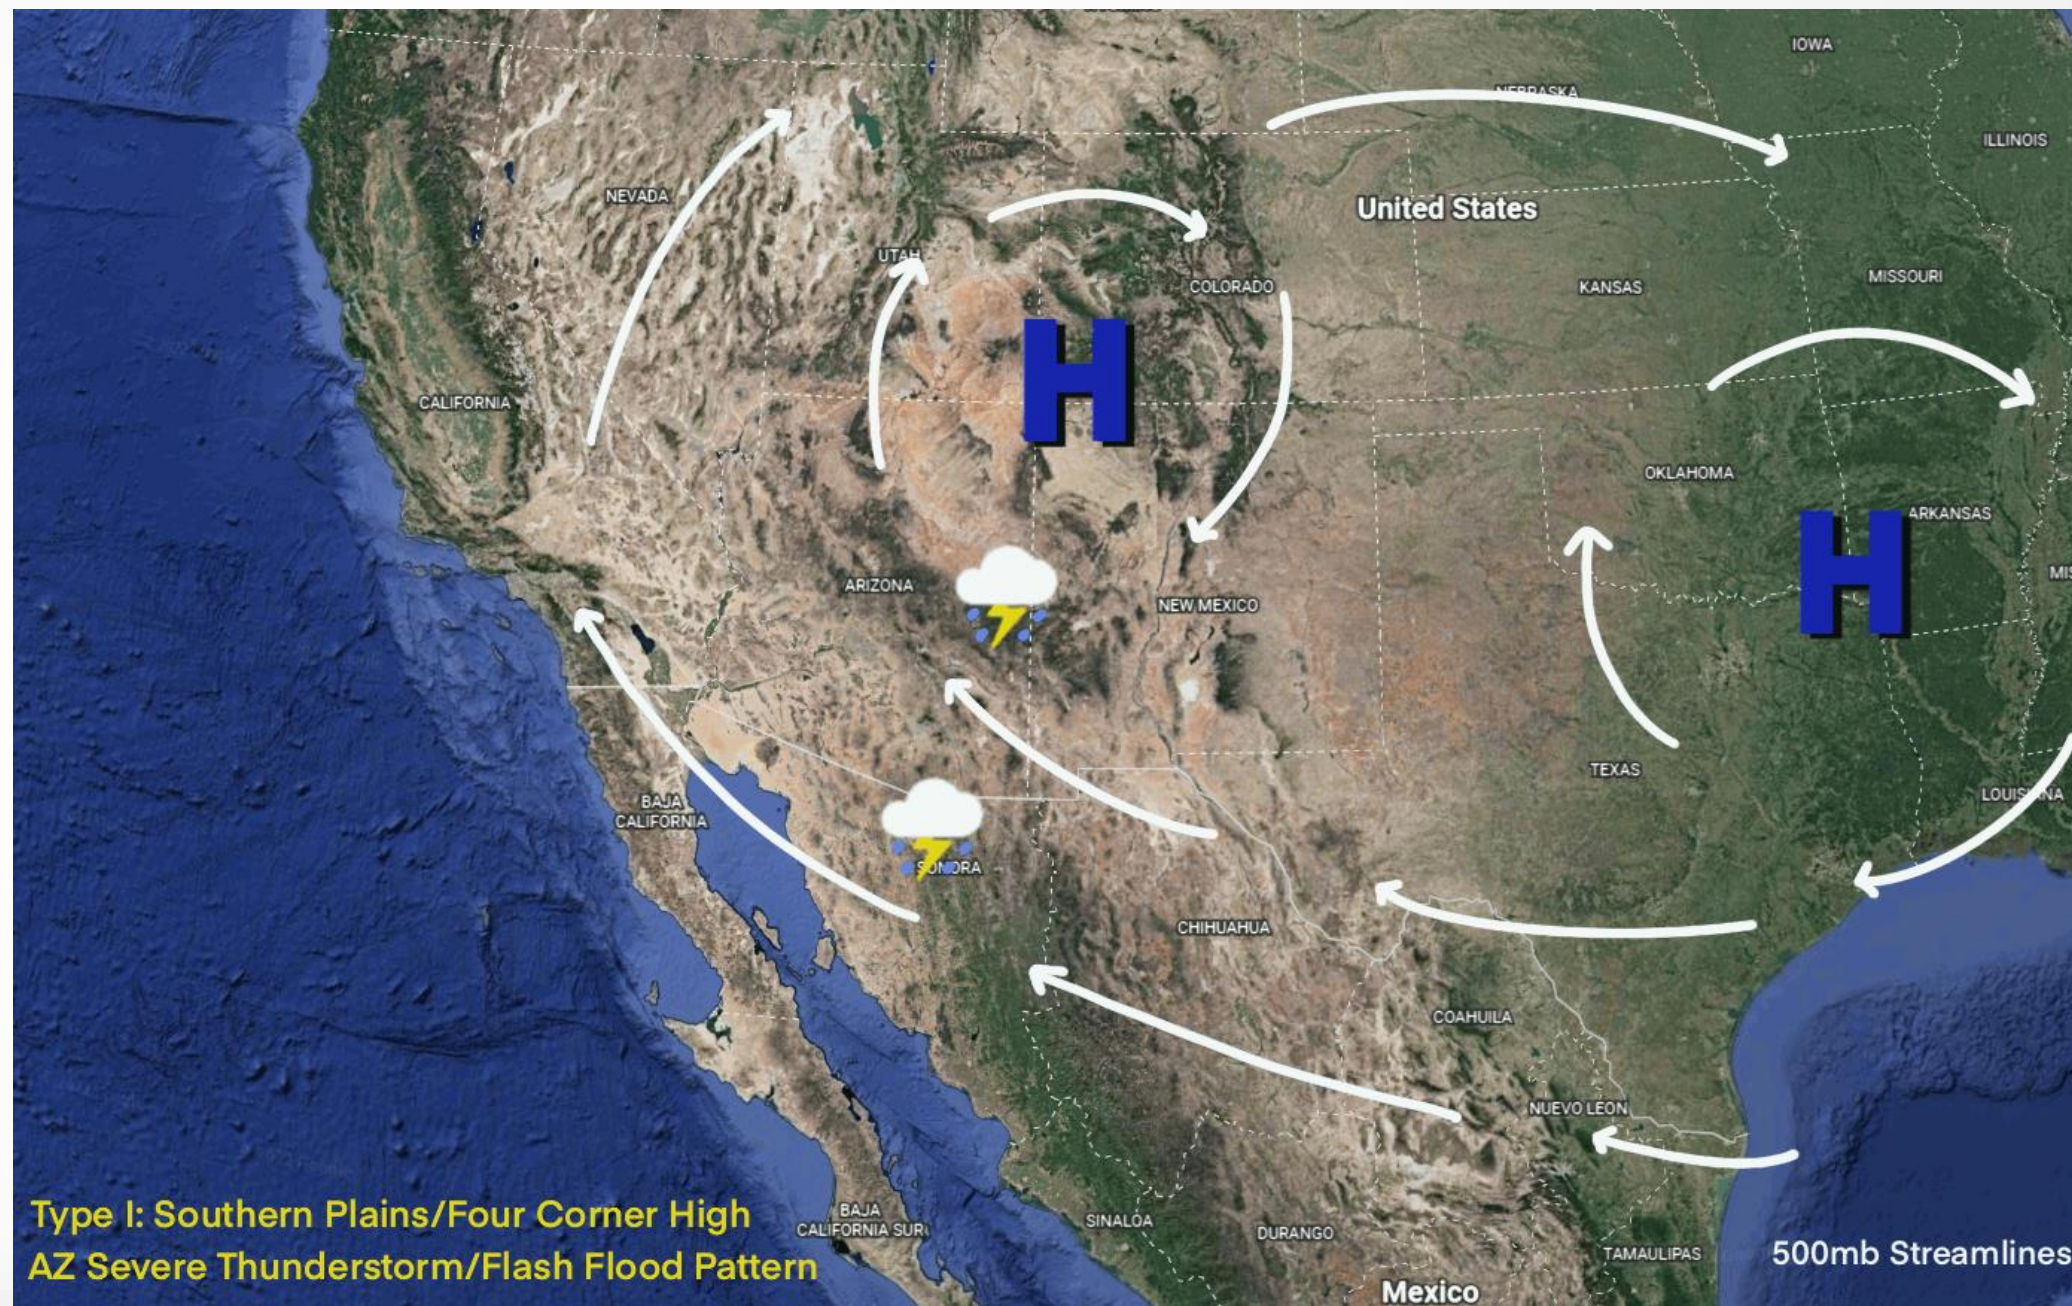

What is the Monsoon?

Monsoon Madness Forum
June 6, 2024

Tom Dang

NOAA - NATIONAL OCEANIC & ATMOSPHERIC ADMINISTRATION
NWS - Tucson, AZ

The Monsoon

- **Definition:** a seasonal reversal in wind pattern
 - East to west as opposed to west to east
- **Time of Year:** June 15 through September 30
- **Hazards**
 - Heat
 - Lightning
 - Wind damage
 - Dust storms
 - Flooding

Monsoon Hazard: Heat

Heat is the #1 Weather-Related Killer

- In most locations, heat kills more people than lightning + tornadoes + flooding + hurricanes combined
- **Heat killed 176 people** in Pima County in 2023

Monsoon Hazard: Wind

Wind Damage Occurs Every Year in the Monsoon

- Downed trees, damaged structures, power outages, dust storms

How to Protect Yourself

- The safest place to be from wind is inside a home
- Have an emergency plan for if your power goes out
- If driving through a dust storm, slow down and pull to the side of the road

Monsoon Hazard: Flash Flooding

The Desert Can Go From Bone Dry to Raging Current in an Instant

- Most flooding deaths occur in vehicles

How to Protect Yourself

- The safest place to be from flooding is inside a home or on the high ground
- Do not drive through flooded roads or around barricades
 - Only a few inches of flowing water is enough to sweep a car away
 - You may not be able to see if a road has washed away under flooding