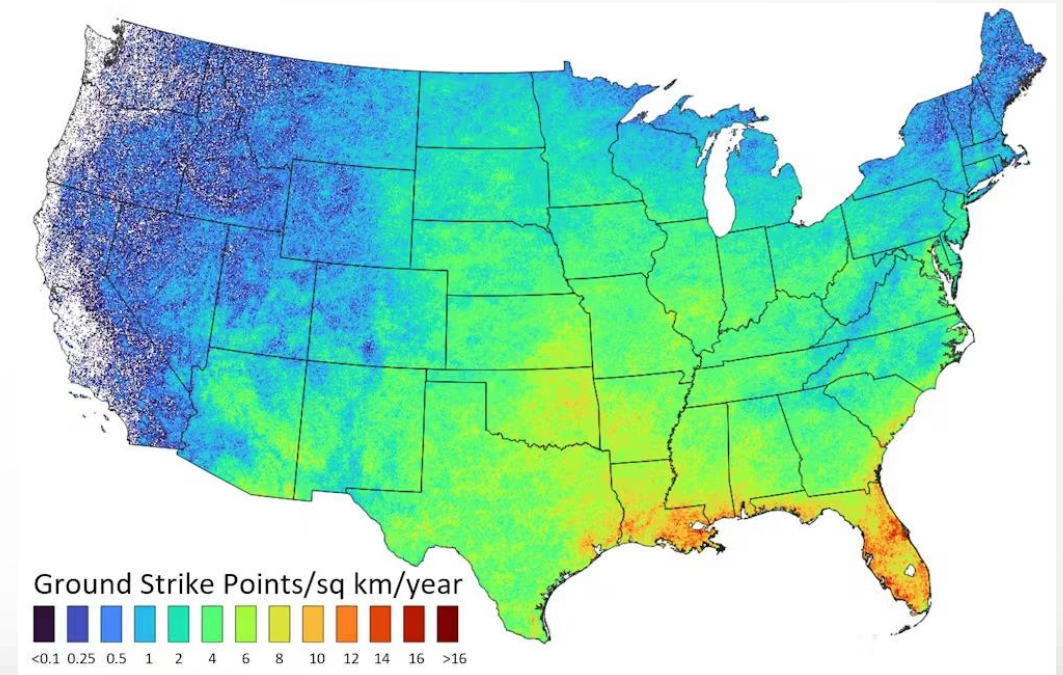

Monsoon Hazard: Heat

Heat is the #1 Weather-Related Killer

- In most locations, heat kills more people than lightning + tornadoes + flooding + hurricanes combined
- **Heat killed 176 people** in Pima County in 2023

Lightning is the Awe-Inspiring Killer

- Lightning kills about 20 people per year and injures hundreds more
- Can occur anytime of day (but favors afternoon and evening)

How to Protect Yourself

- The safest place to be from lightning is inside (a home, a car)
- If outdoors, avoid being or near the tallest object
- Be aware that lightning can strike up to 10 miles away!